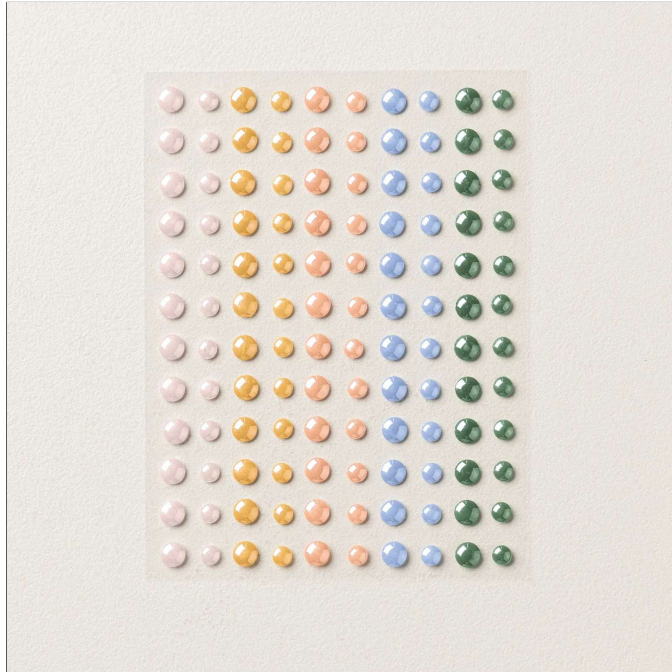

#Embellishments

2026-2028 In Color Dots

#Accents
#Embellishments
#Accents

Set of 120 pieces Adhesive-backed pieces. 4 mm, 5 mm. Colors include . These subtle, colored dots provide a perfect finishing touch, adding dimension and coordinated color.

May-Aug 26 Page 72

2026-2028 In Color Dots 167546

French: Papillons In Color 2026-2028

German: Runde Akzente In Color 2026-2028

Insert created by Bev Adams, BevAdams.com, BevAdams@verizon.net. All Images © Stampin' Up!

May-Aug 26

Color	Embellish.	Dies	Paper	Stamps	Tools	Folders	Adhesives
Current Catalog	Online Exclusives	Special Release	Kits	Mini Catalog	Mix & Match	Memory Keeping Tools	

Cut to fit your case: Standard Case: 5/8" spine, 5 1/8" front, 7" length
New Stamp & Die Envelopes 5 1/4" front, 8 7/8" length